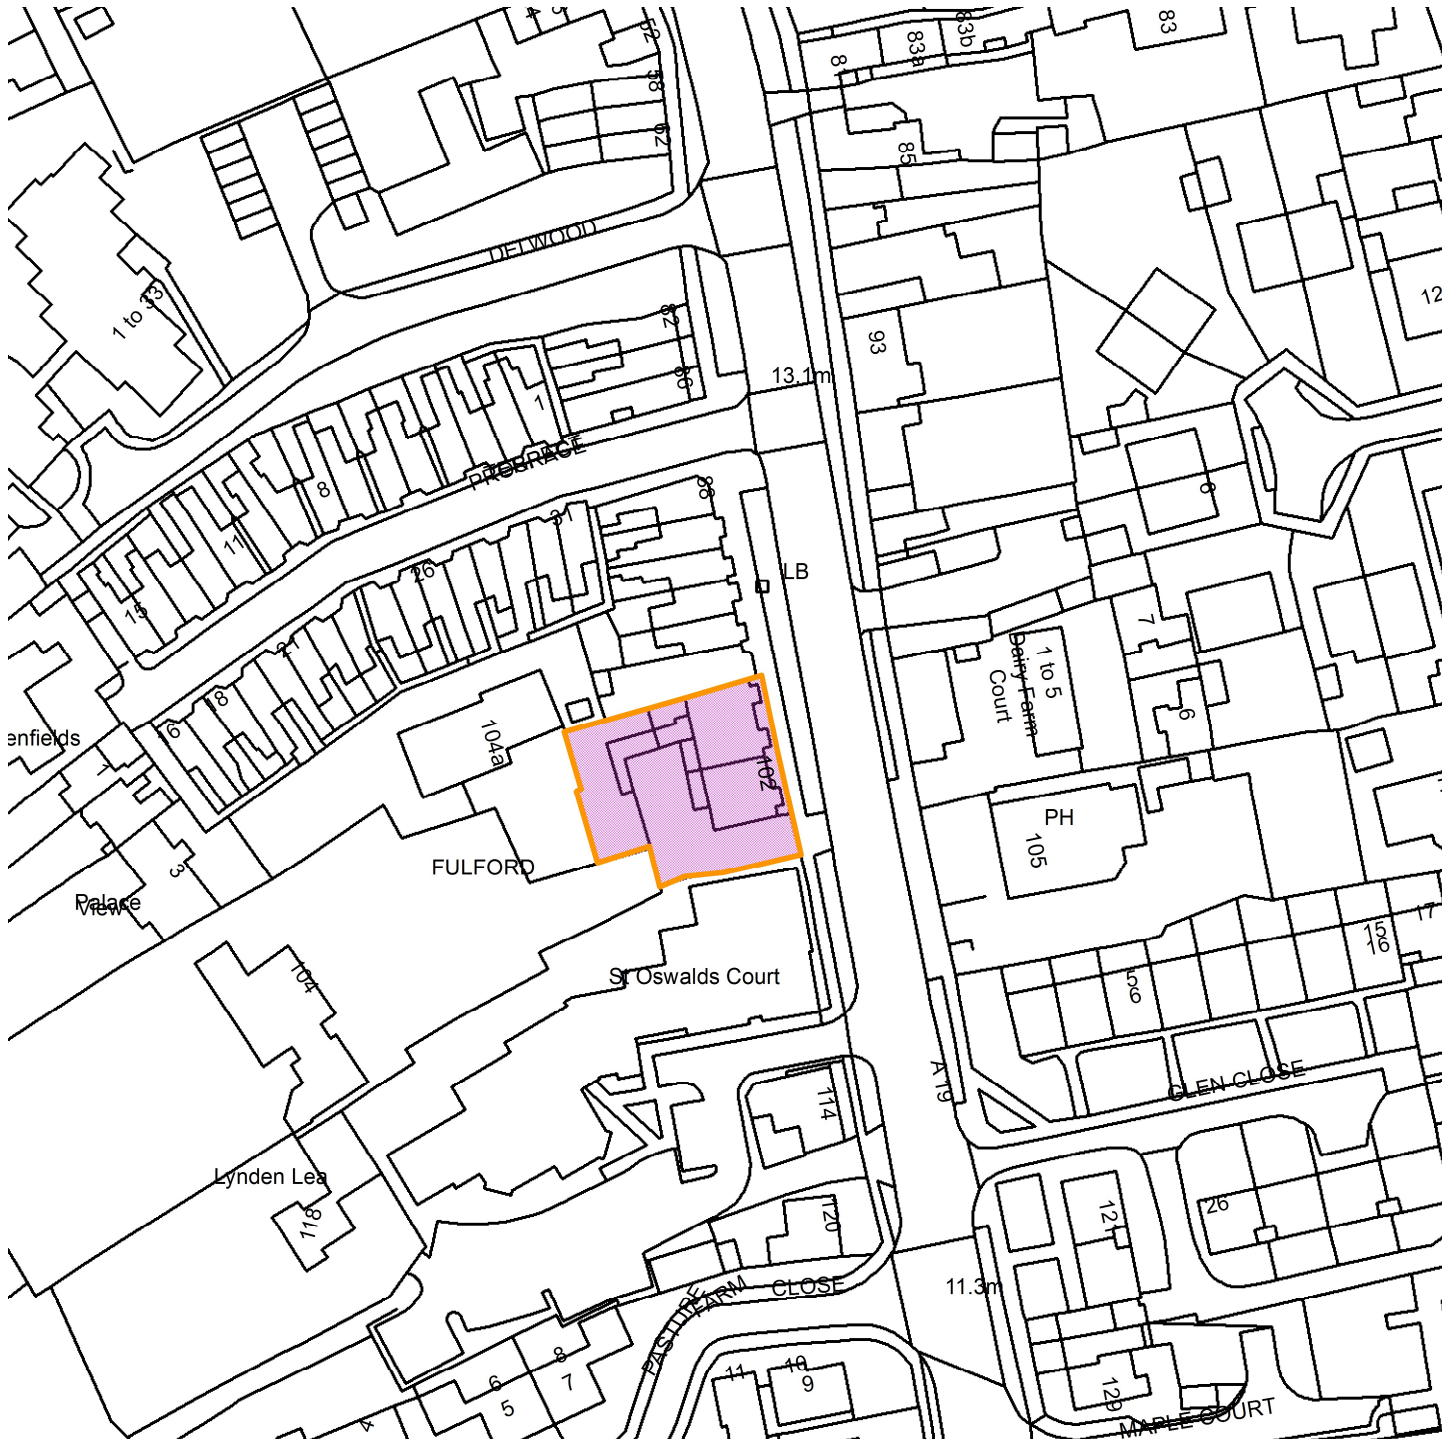

# 100 and 102 Main Street, Fulford

23/01234/FUL

GIS by ESRI (UK)

Scale : 1:1082

Reproduced from the Ordnance Survey map with the permission of the Controller of Her Majesty's Stationery Office © Crown Copyright 2000.

Unauthorised reproduction infringes Crown Copyright and may lead to prosecution or civil proceedings.

Produced using ESRI (UK)'s MapExplorer 2.0 - <http://www.esriuk.com>

<b>Organisation</b>	City of York Council
<b>Department</b>	Directorate of Place
<b>Comments</b>	Site Location Plan
<b>Date</b>	27 September 2023
<b>SLA Number</b>	Not Set